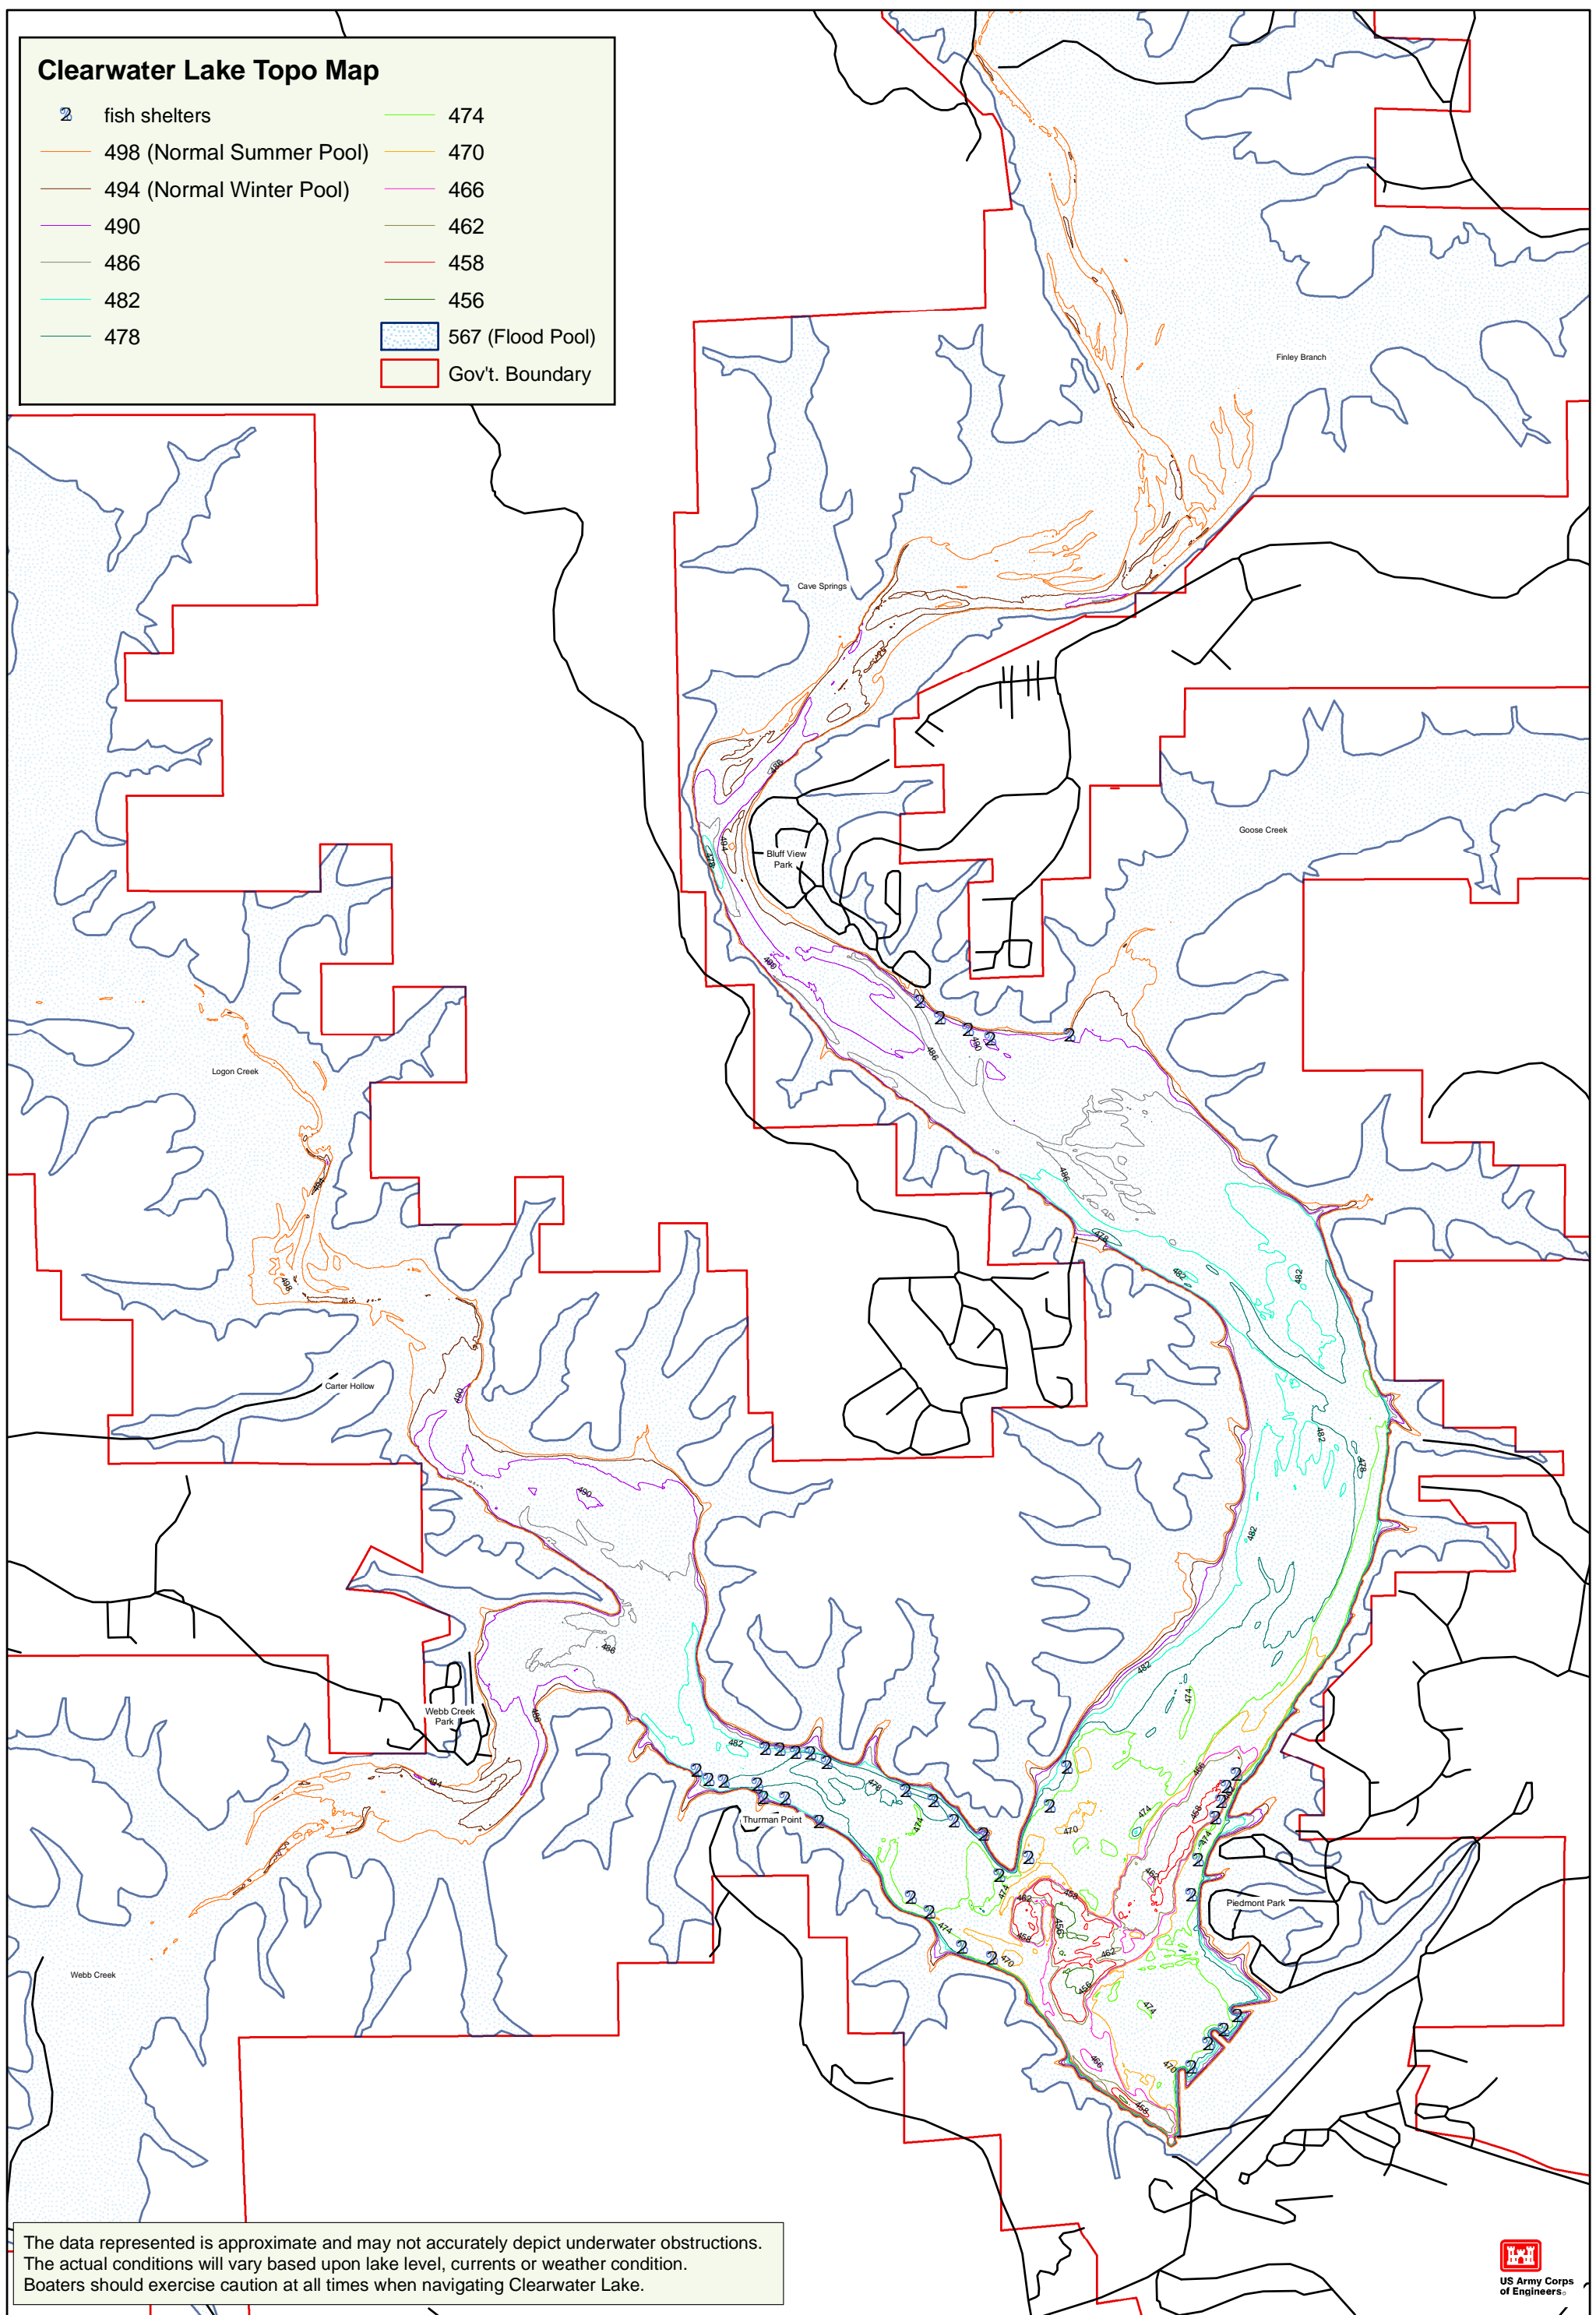

### Clearwater Lake Topo Map

	fish shelters		474
	498 (Normal Summer Pool)		470
	494 (Normal Winter Pool)		466
	490		462
	486		458
	482		456
	478		567 (Flood Pool)
			Gov't. Boundary

The data represented is approximate and may not accurately depict underwater obstructions. The actual conditions will vary based upon lake level, currents or weather condition. Boaters should exercise caution at all times when navigating Clearwater Lake.